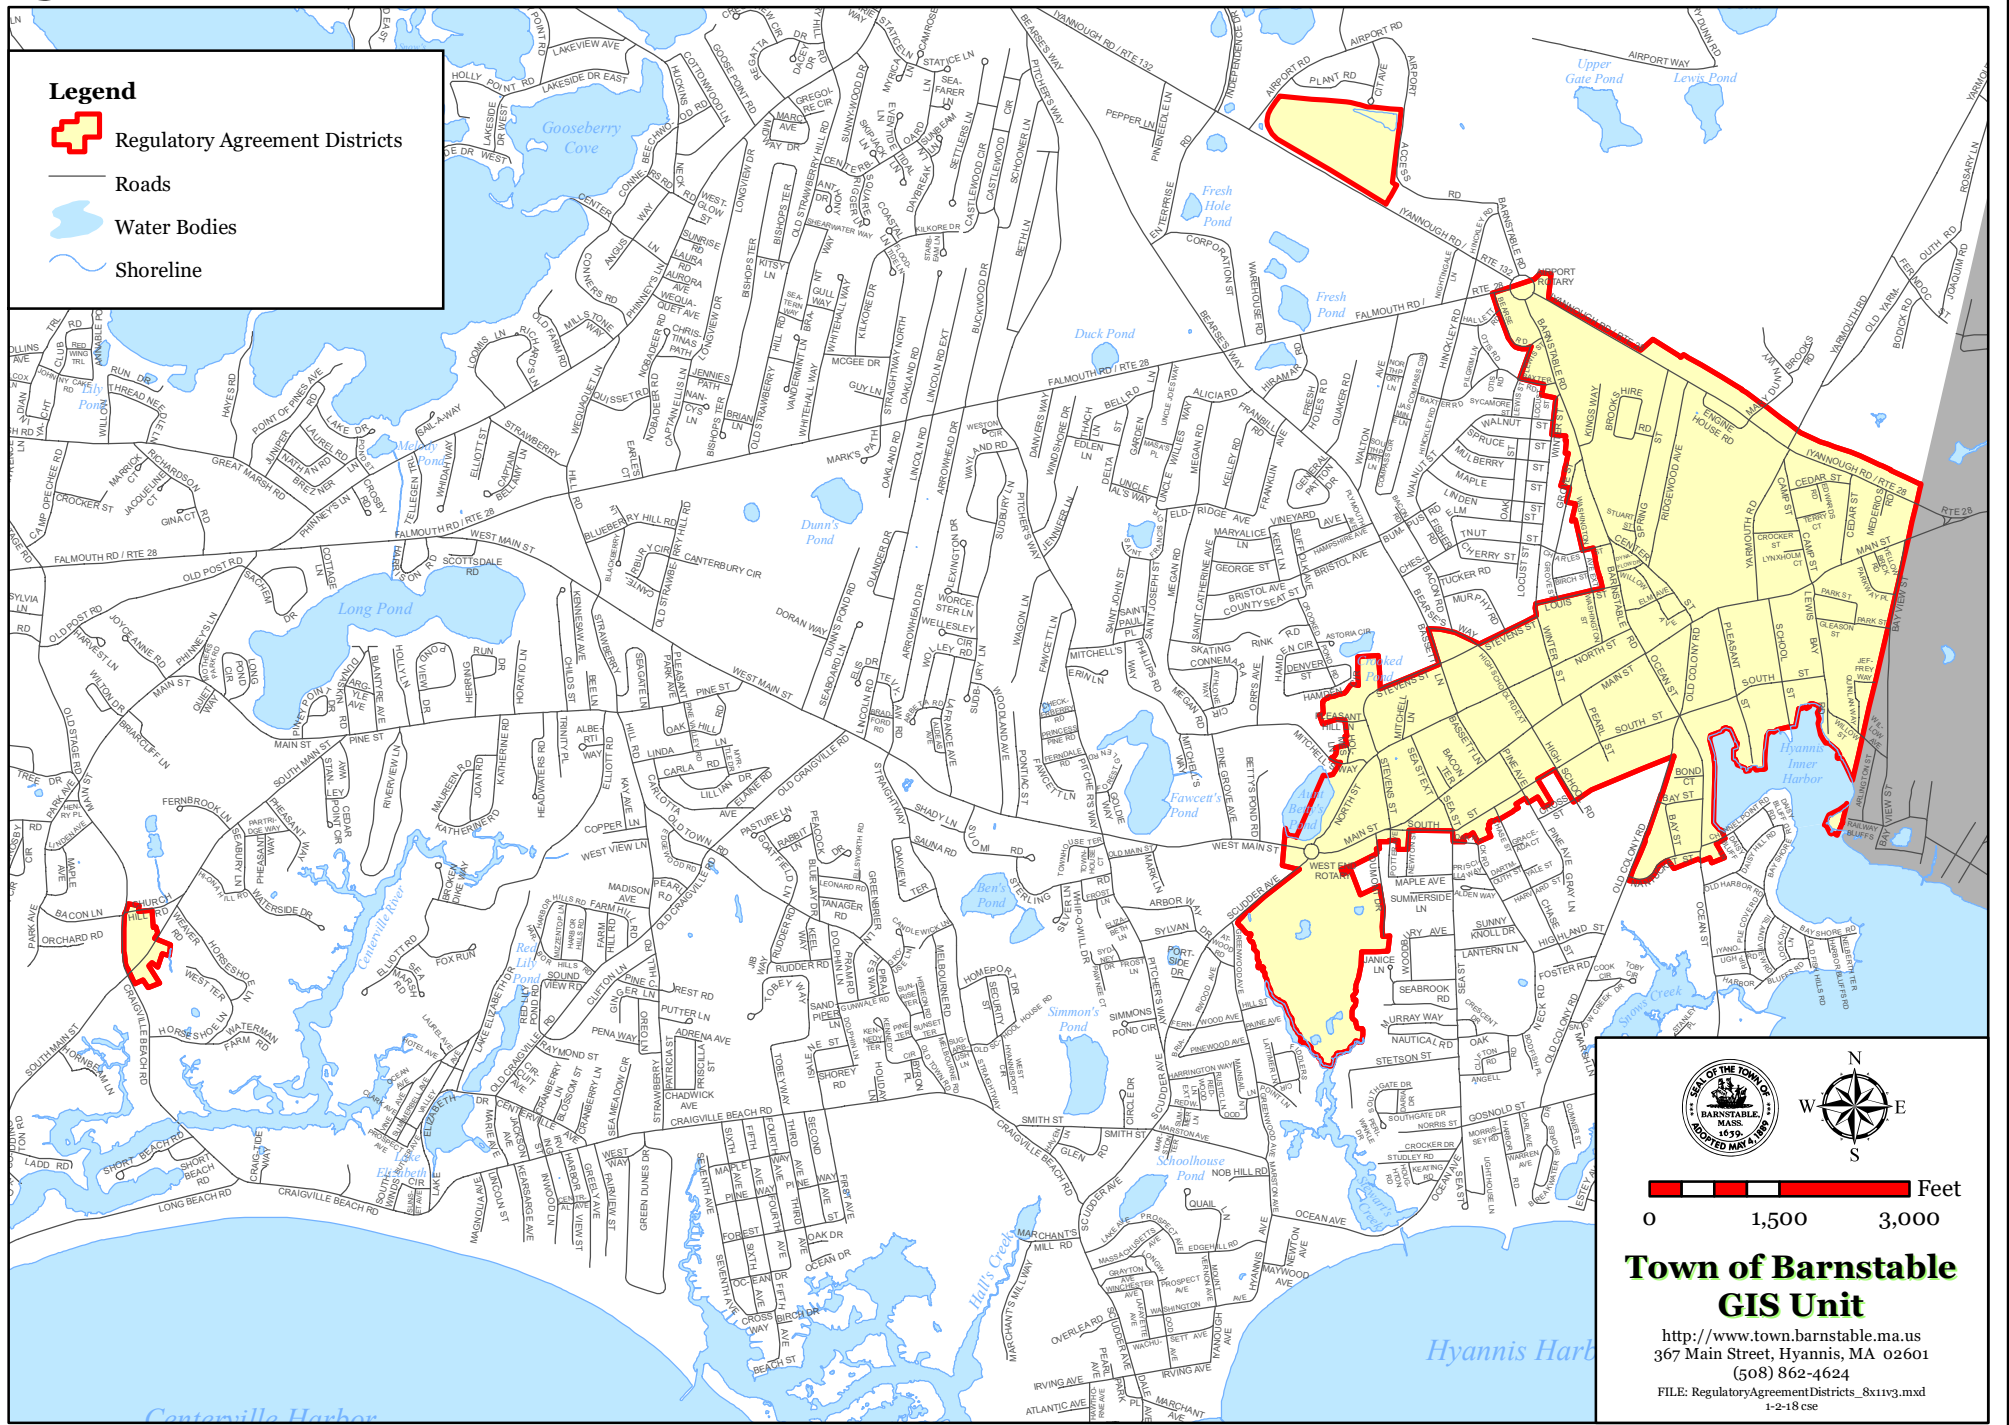

REGULATORY AGREEMENT DISTRICTS

January 2, 2018

Legend

-  Regulatory Agreement Districts
-  Roads
-  Water Bodies
-  Shoreline

Town of Barnstable
GIS Unit

<http://www.town.barnstable.ma.us>
 367 Main Street, Hyannis, MA 02601
 (508) 862-4624
 FILE: RegulatoryAgreementDistricts_8x11v3.mxd
 1-2-18 cse