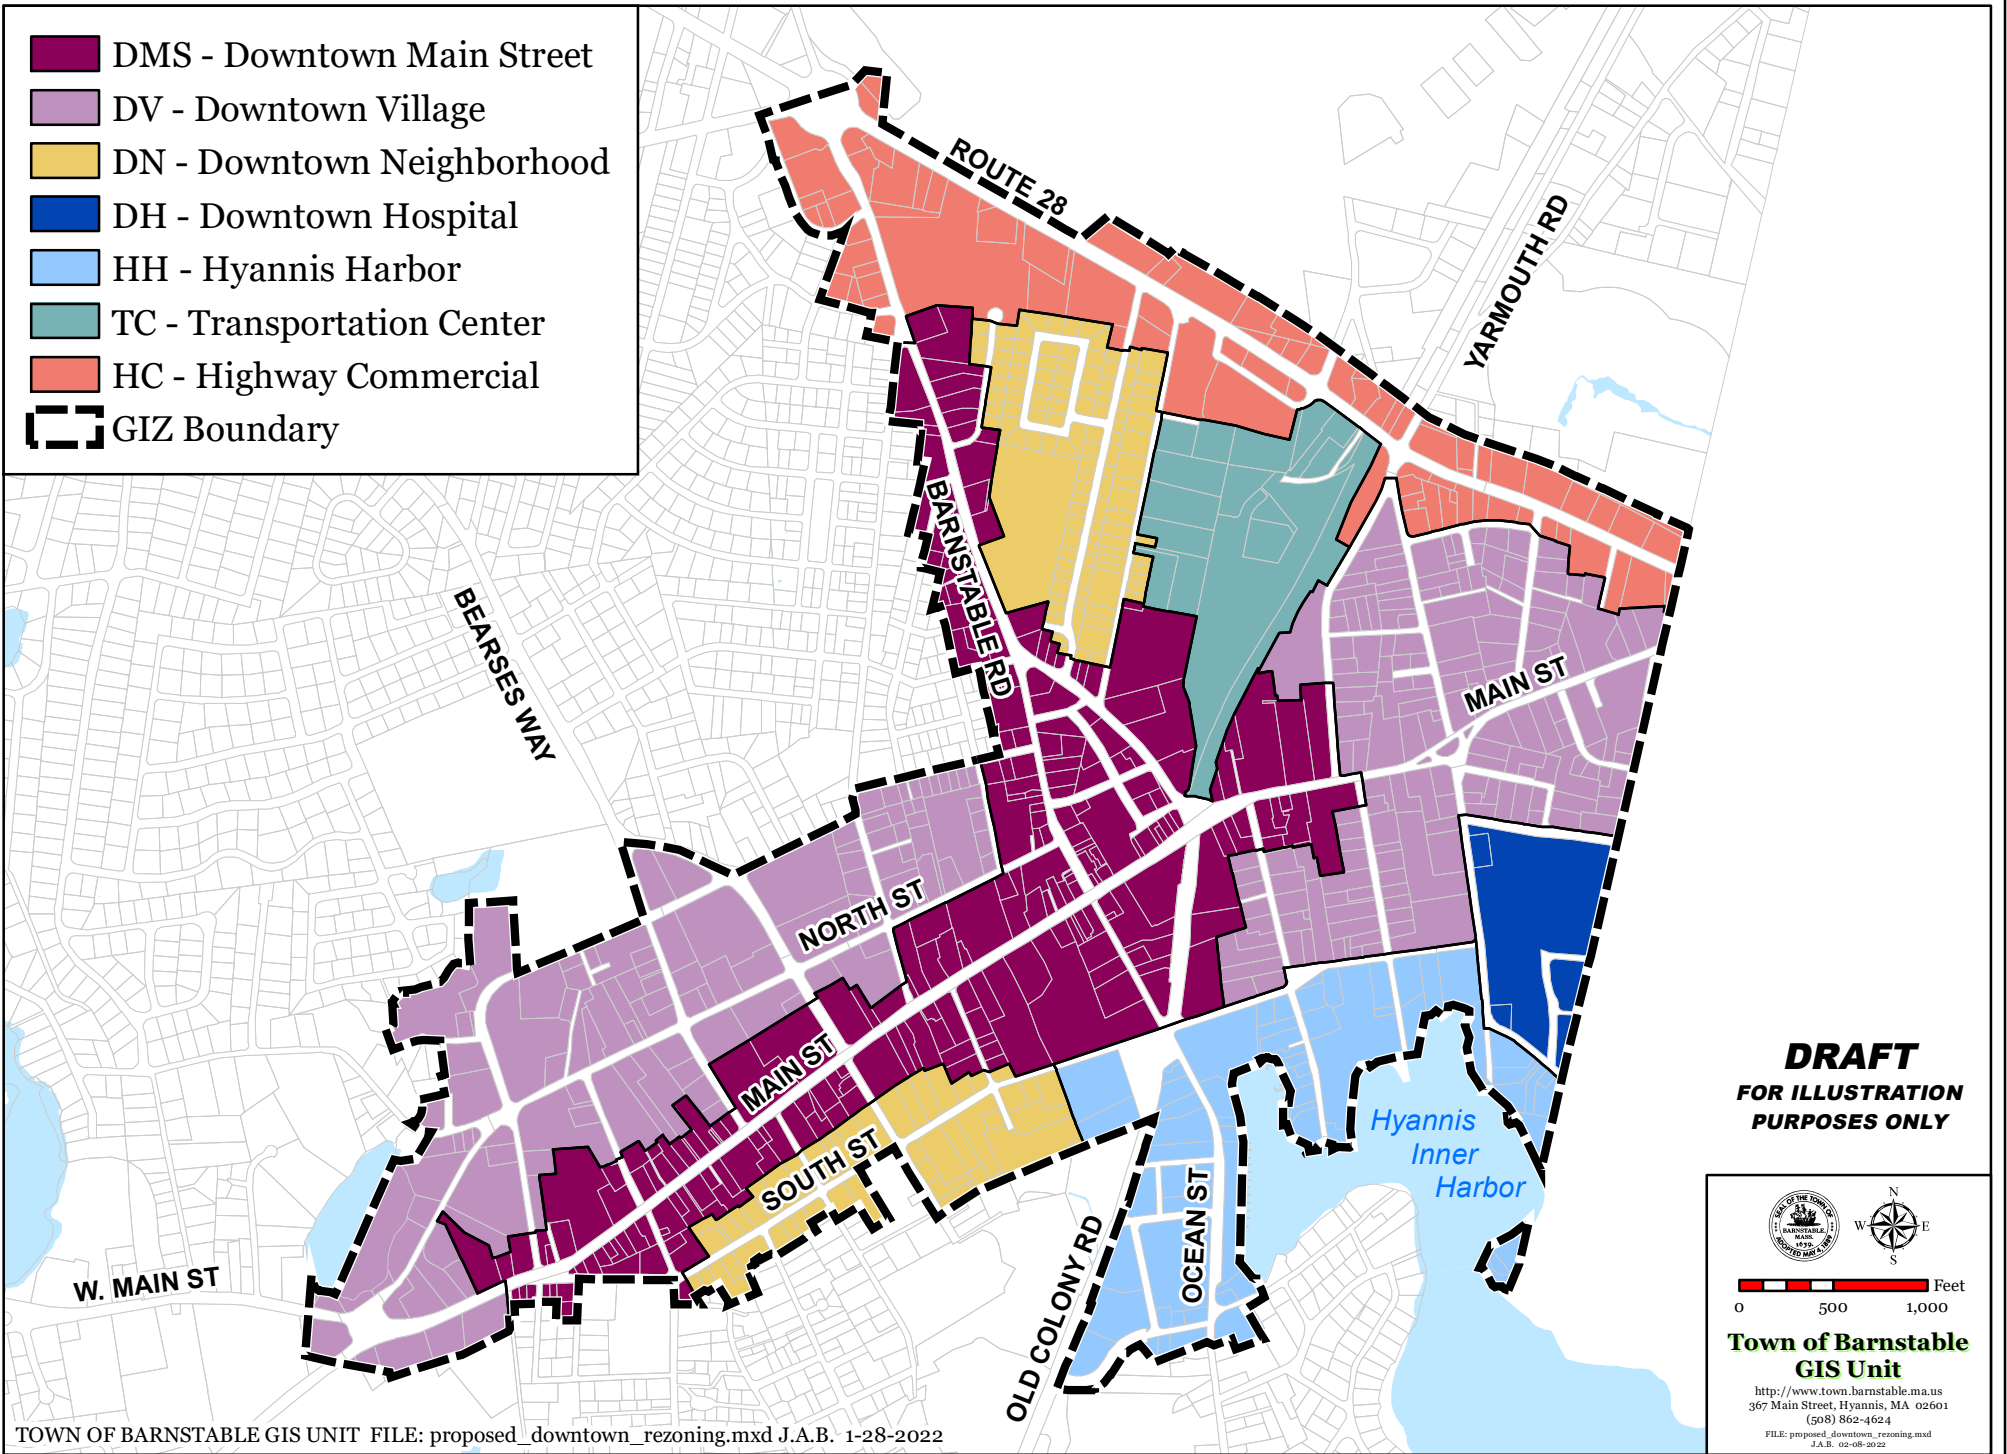

Downtown Hyannis Zoning Districts

January 21, 2022

- DMS - Downtown Main Street
- DV - Downtown Village
- DN - Downtown Neighborhood
- DH - Downtown Hospital
- HH - Hyannis Harbor
- TC - Transportation Center
- HC - Highway Commercial
- GIZ Boundary

DRAFT
FOR ILLUSTRATION
PURPOSES ONLY

Town of Barnstable
GIS Unit

<http://www.town.barnstable.ma.us>
367 Main Street, Hyannis, MA 02601
(508) 862-4624