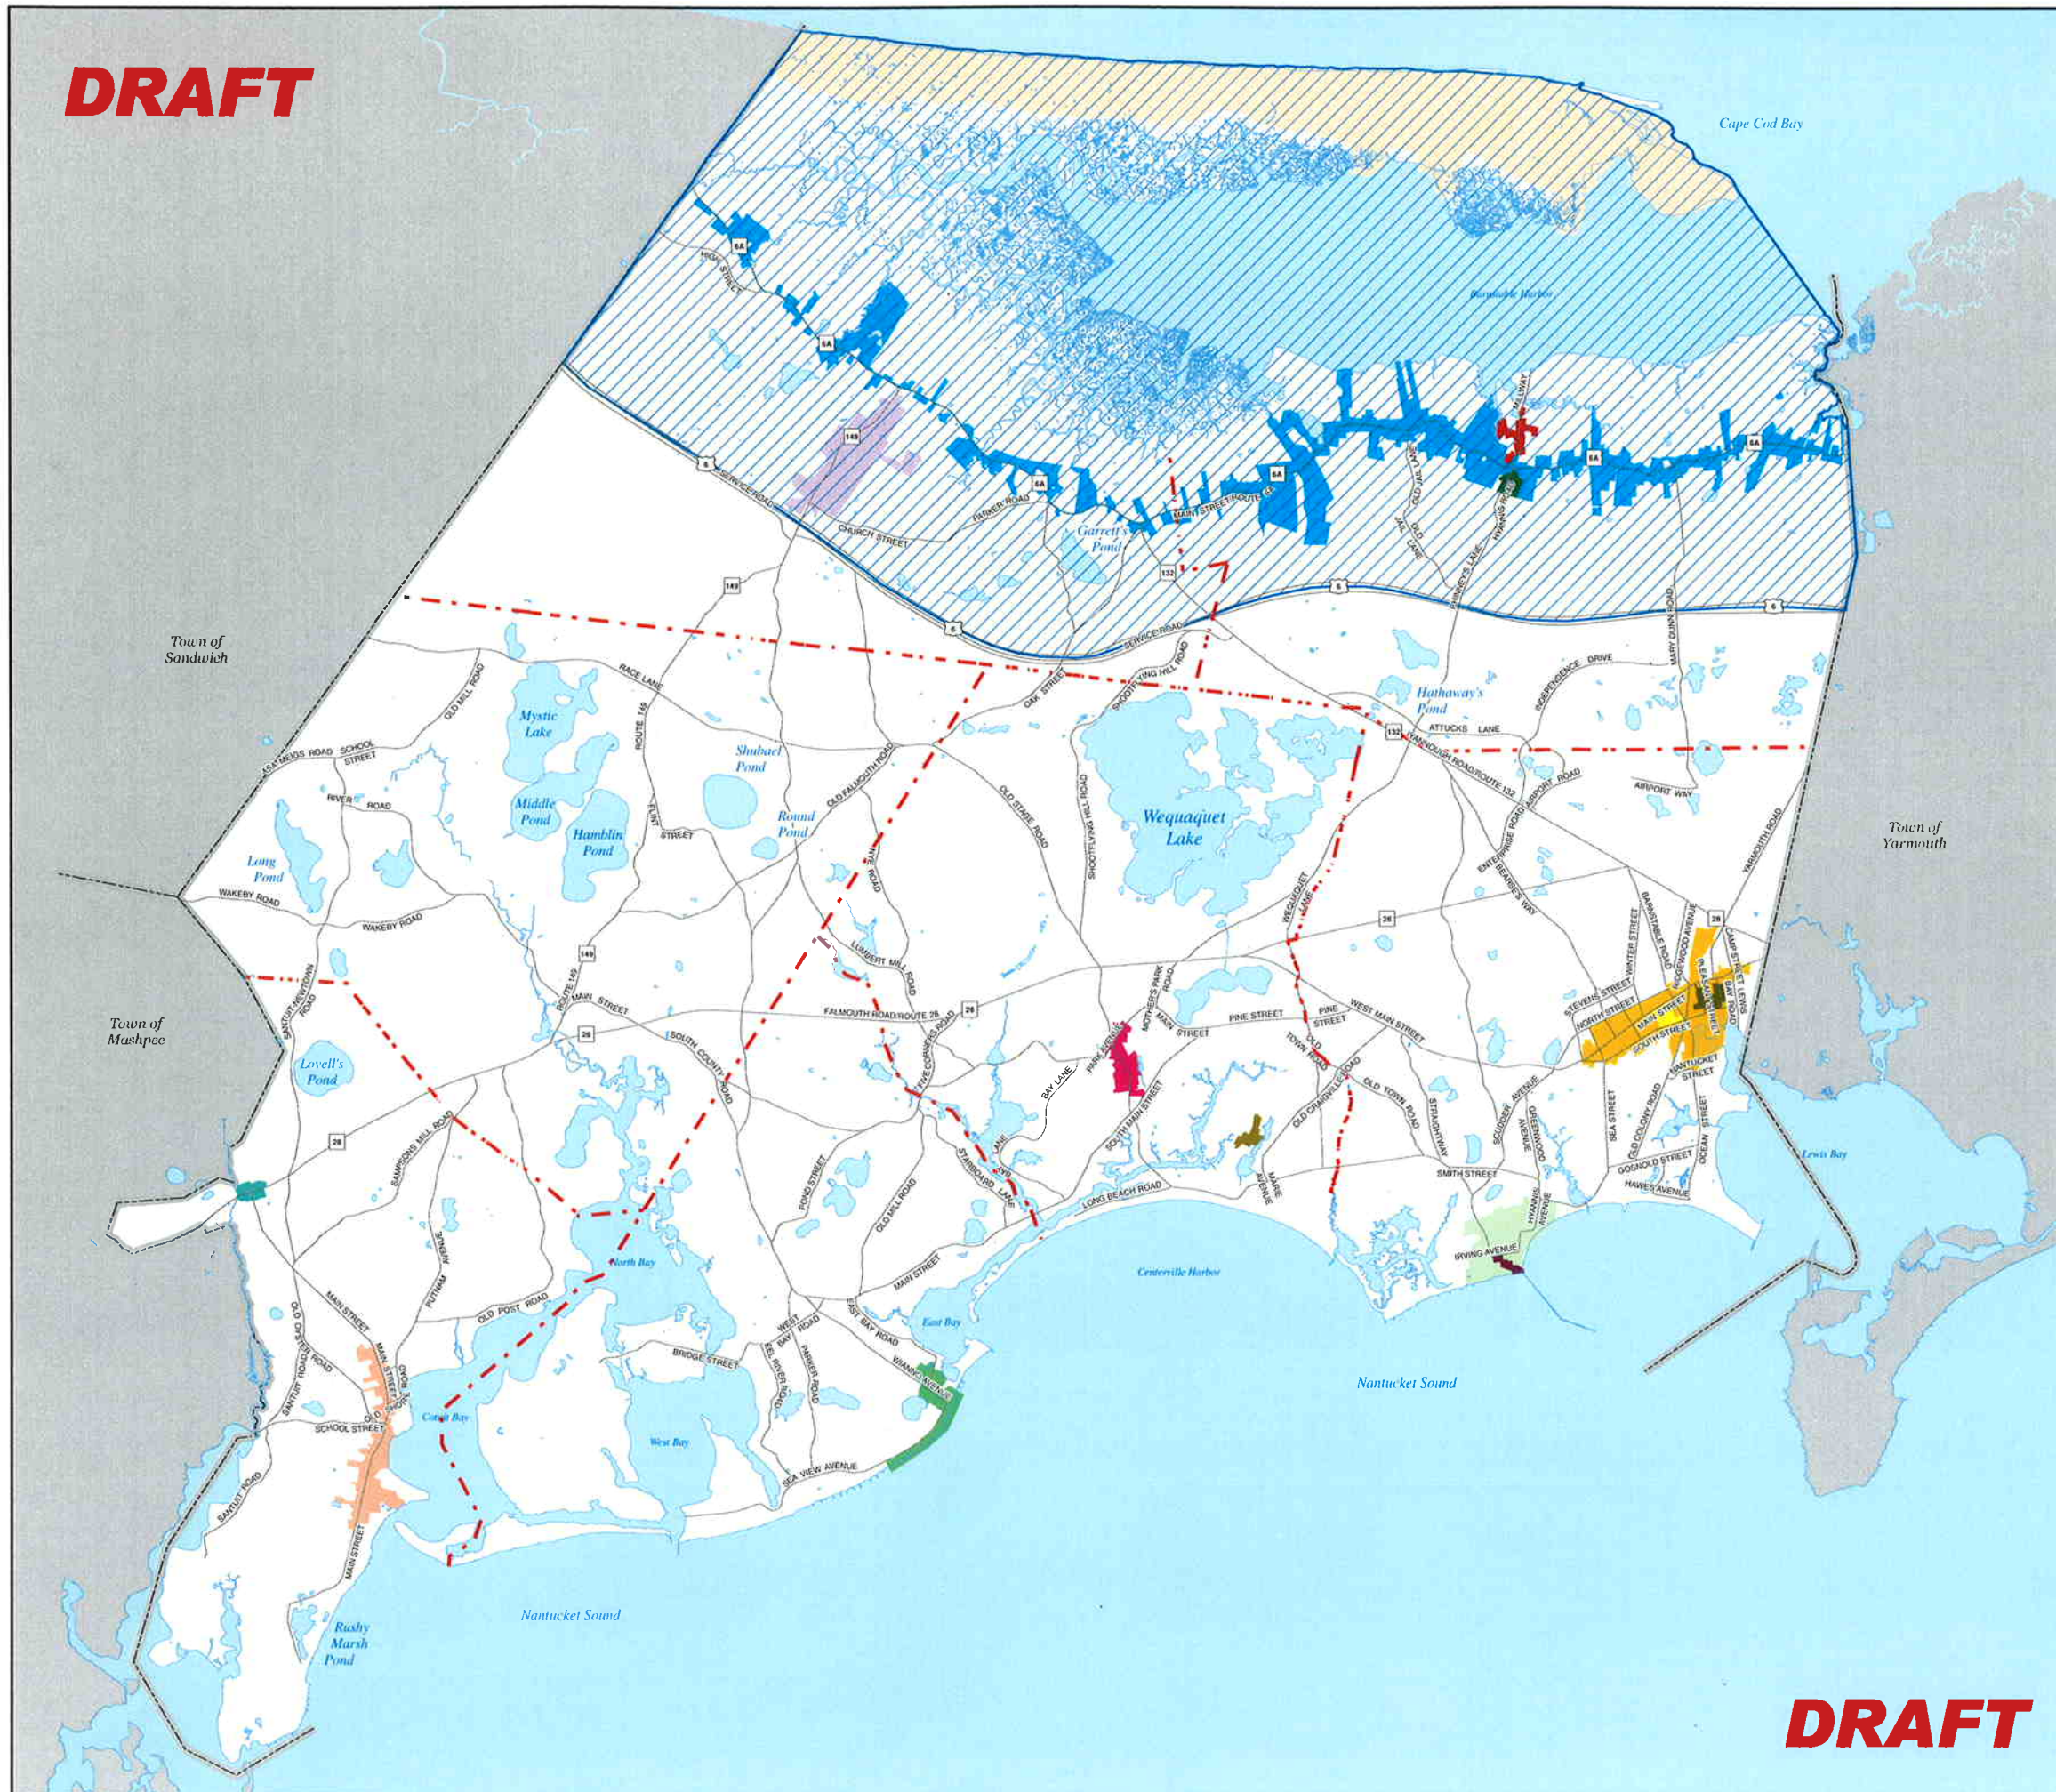

DRAFT

- National Register Historic Districts**
- Old Kings Highway National Historic District
 - Sandy Neck Cultural Resources District
 - Barnstable Harbor Historic District
 - Hyannis Road Historic District
 - West Barnstable Historic District
 - Santuit Historic District
 - Cotuit Historic District
 - Wianno Historic District
 - Centerville Historic District
 - Craigville Historic District
 - Hyannisport Historic District
 - Kennedy Compound National Historic Landmark
 - Municipal Group Historic District
 - Pleasant Street School Street Historic District
- Local Historic Districts**
- Old Kings Highway Local Historic District
 - Hyannis Main Street Waterfront Historic District
- Other Symbols**
- Fire District / Village Lines
 - Major Roads
 - Town Boundary
 - Water Bodies

TOWN OF BARNSTABLE MASSACHUSETTS

Comprehensive Wastewater and Nutrient Management Plan

Historic Districts
Figure 5-12

0 0.25 0.5 1 1.5 2

CWNMP_Historic_11x17.mxd J.A.B. 4/28/2010

DRAFT